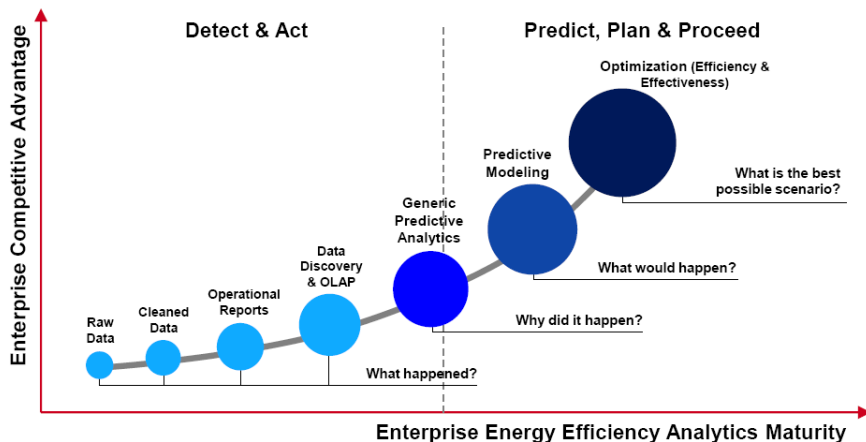

AN AUTOMATED SOFTWARE SOLUTION PROVIDING EXTENSIVE CAPABILITIES TO MONITOR, ANALYZE, AND MANAGE THE ENERGY CONSUMPTION WITH GUARANTEED SAVINGS AND CARBON EMISSIONS OF YOUR ENTERPRISE.

Real-time Data.

Unlike conventional systems that give you passive alarms and notifications which are usually outdated and not context sensitive, with AppScape's real-time energy performance, you get an accurate understanding of the nature of the problem in your energy assets, and how to go about fixing it.

Automatic Monitoring.

AppScape continuously monitors asset health, analyzes performance and energy consumption data, and generates alerts based on precise diagnosis, so you can proactively drive your predictive maintenance programs

Predictive Analytics.

Define operational rules to predict failure and drive specific action. You get alerts and notification proactively, giving you plenty of time to respond and avoid disruption. The solution enables you to build continuous knowledge base to help you find the answer with reasonable accuracy over a period of time.

Advanced Business Intelligence.

Enable real time, interactive access, analysis, and decision making at various levels of organizational management. You can access and leverage vast amounts of information to analyze relationships and understand trends that support business decisions related to energy.

User Experience.

You get a highly configurable user interface across various modules on multiple platforms such as personal computers, tablets, and smart phones. Completely supports BYOD policy of your enterprise.

About AppScape

AppScape, Inc. is one of the leading software solution providers for Enterprise Energy Performance and Carbon Management. AppScape's solutions leverage innovation in hardware design, embedded software, web-based applications and system integration to provide a superior customer value proposition.

Our flagship product AppScape™ ERM Suite is a comprehensive energy performance and carbon management solution whose actionable analytics help customers acquire, manage and predict the performance of their enterprise-wide energy assets. AppScape's pre-built data collection and aggregation functionality provides a single platform with a unified, real-time view of enterprise energy consumption and sustainability analytics.

AppScape's in-depth functionality in data modeling, business intelligence and predictive analytics coupled with backend ERP (SAP) and BI Platform (MicroStrategy) expertise, enables customers to run their energy and sustainability initiatives with pre-built KPIs.

Available as both On-Premises and SaaS solution, AppScape ERM Suite enables customers to meet internal performance goals as well as external sustainability, regulatory and certification compliance needs.

www.appscape.com